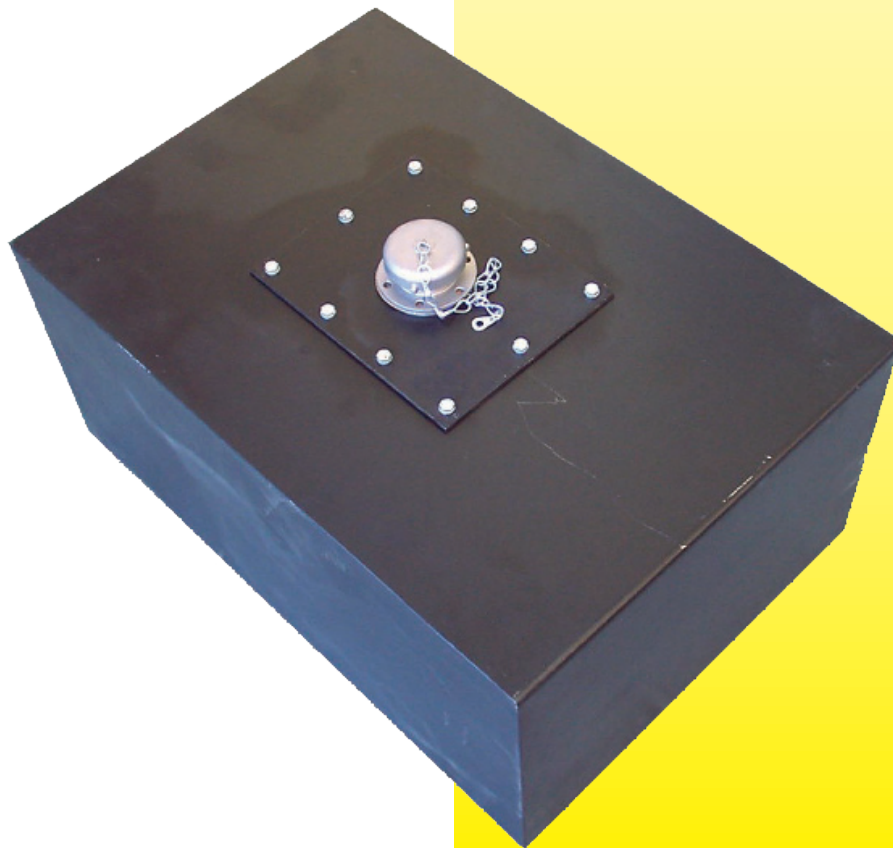

THS

TRANSPORT
HYDRAULIC
SOLUTIONS

STEEL HYDRAULIC RESERVOIR

Free Call Now
NZ 0800225569 AU 1800225569
www.transporthydraulics.com

STEEL HYDRAULIC RESERVOIR

Features :

- ✓ 3mm thick robust steel plate construction.
- ✓ Butt welded seams for added strength.
- ✓ Filler breather.
- ✓ Inspection cover.
- ✓ Suction and return sockets.
- ✓ Pre-primed.

Options :

- ✓ Tank top filter.
- ✓ Level temperature guage.
- ✓ Tank defuser.

MODEL	A	B	C	Capacity (Litres)
T50L	310	665	260	50
T90L	460	660	305	90
T120L	500	600	450	120