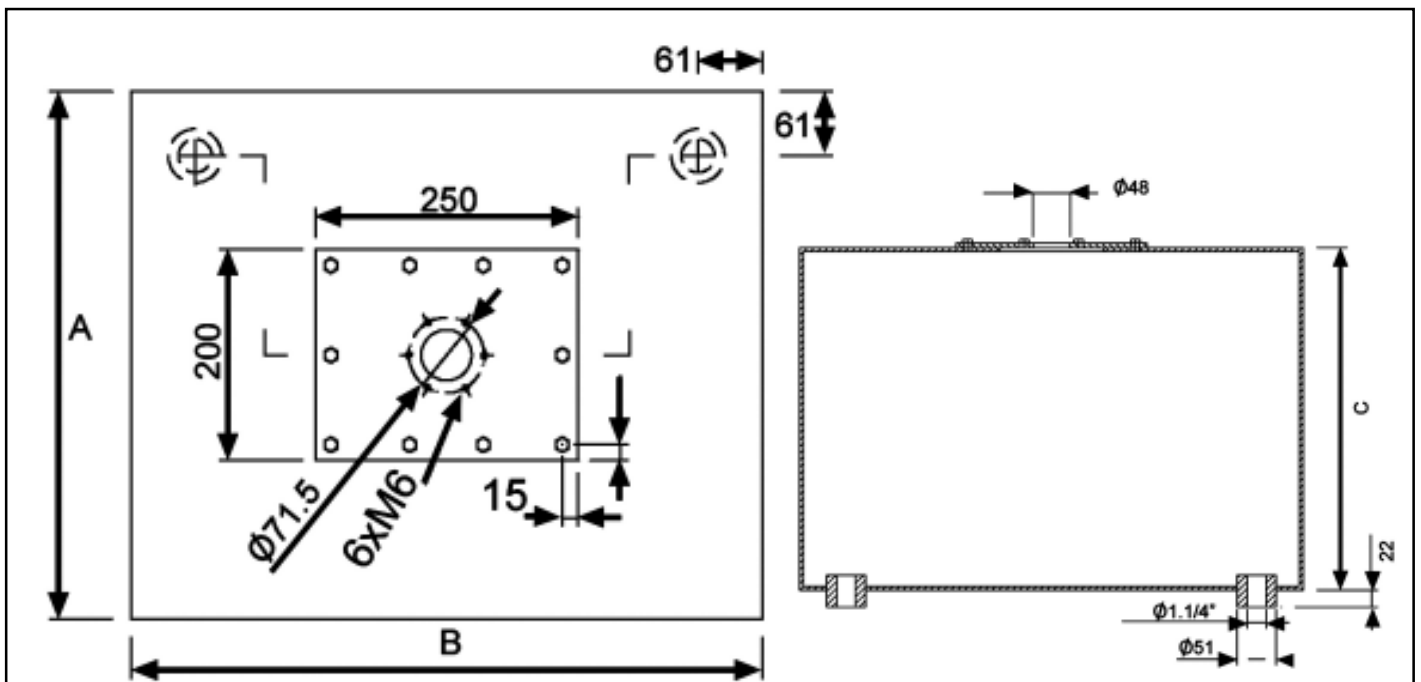

THS

TRANSPORT
HYDRAULIC
SOLUTIONS

STEEL HYDRAULIC RESERVOIR

Free Call Now
NZ 0800225569 AU 1800225569
www.transporthydraulics.com

STEEL HYDRAULIC RESERVOIR

Features :

- ✓ 3mm thick robust steel plate construction.
- ✓ Butt welded seams for added strength.
- ✓ Filler breather.
- ✓ Inspection cover.
- ✓ Suction and return sockets.
- ✓ Pre-primed.

Options :

- ✓ Tank top filter.
- ✓ Level temperature guage.
- ✓ Tank defuser.

MODEL	A	B	C	Capacity (Litres)
T50L	310	665	260	50
T90L	460	660	305	90
T120L	500	600	450	120