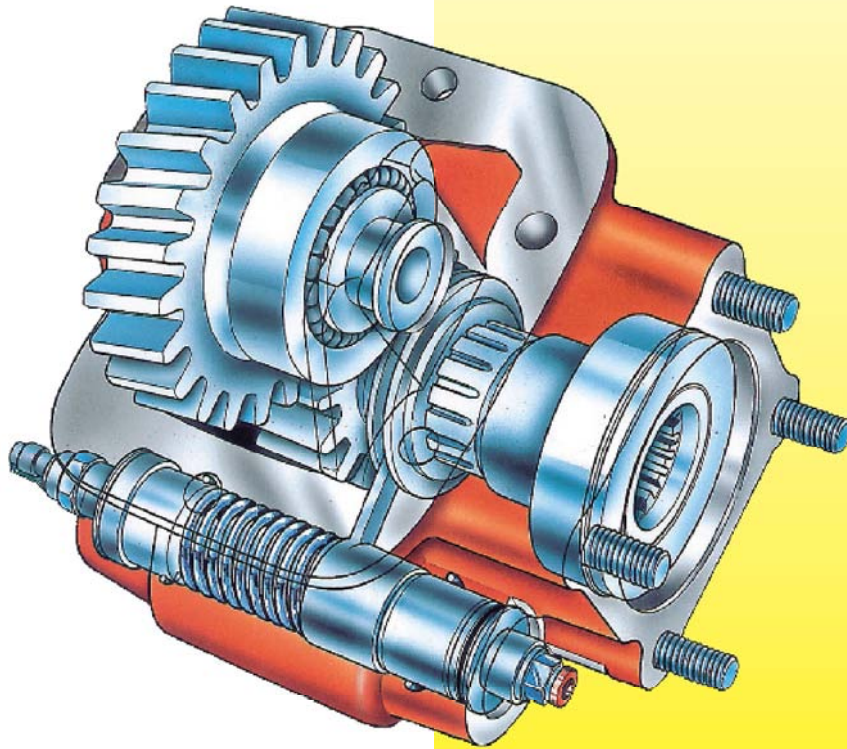

**THS**

**TRANSPORT  
HYDRAULIC  
SOLUTIONS**

**HYDROCAR**

**POWER TAKE OFF**

**Free Call Now**  
**NZH 0800225569 AU 1800225569**  
**[www.transporthydraulics.com](http://www.transporthydraulics.com)**

# POWER TAKE OFF

The selection of the correct PTO is imperative for the optimum operation of truck equipment. Hydrocar offer a wide range of PTO's designed to suit all world-wide industrial vehicles.

All PTOs are designed for direct fitment of hydraulic pumps or alternatively shaft driven applicatons.

## Features:

- ✓ Side mounted.
- ✓ Rear mounted.
- ✓ Cast iron construction.
- ✓ Constant mesh.
- ✓ Split shaft power transfer gearbox.
- ✓ Heavy duty PTO hi-torque application.
- ✓ High load bearings.
- ✓ Standard mounting kits included.